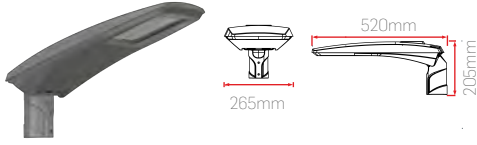

60W

OS12-030M-060

2700K-6500K

9.000
DALI DIM

6.480
Standart

80W

OS12-030M-080

2700K-6500K

9.180
DALI DIM

6.660
Standart

100W

OS12-030M-100

2700K-6500K

9.360
DALI DIM

6.840
Standart

125W

OS12-030M-125

2700K-6500K

9.540
DALI DIM

7.020
Standart

150W

OS12-030M-150

2700K-6500K

9.720
DALI DIM

7.200
Standart