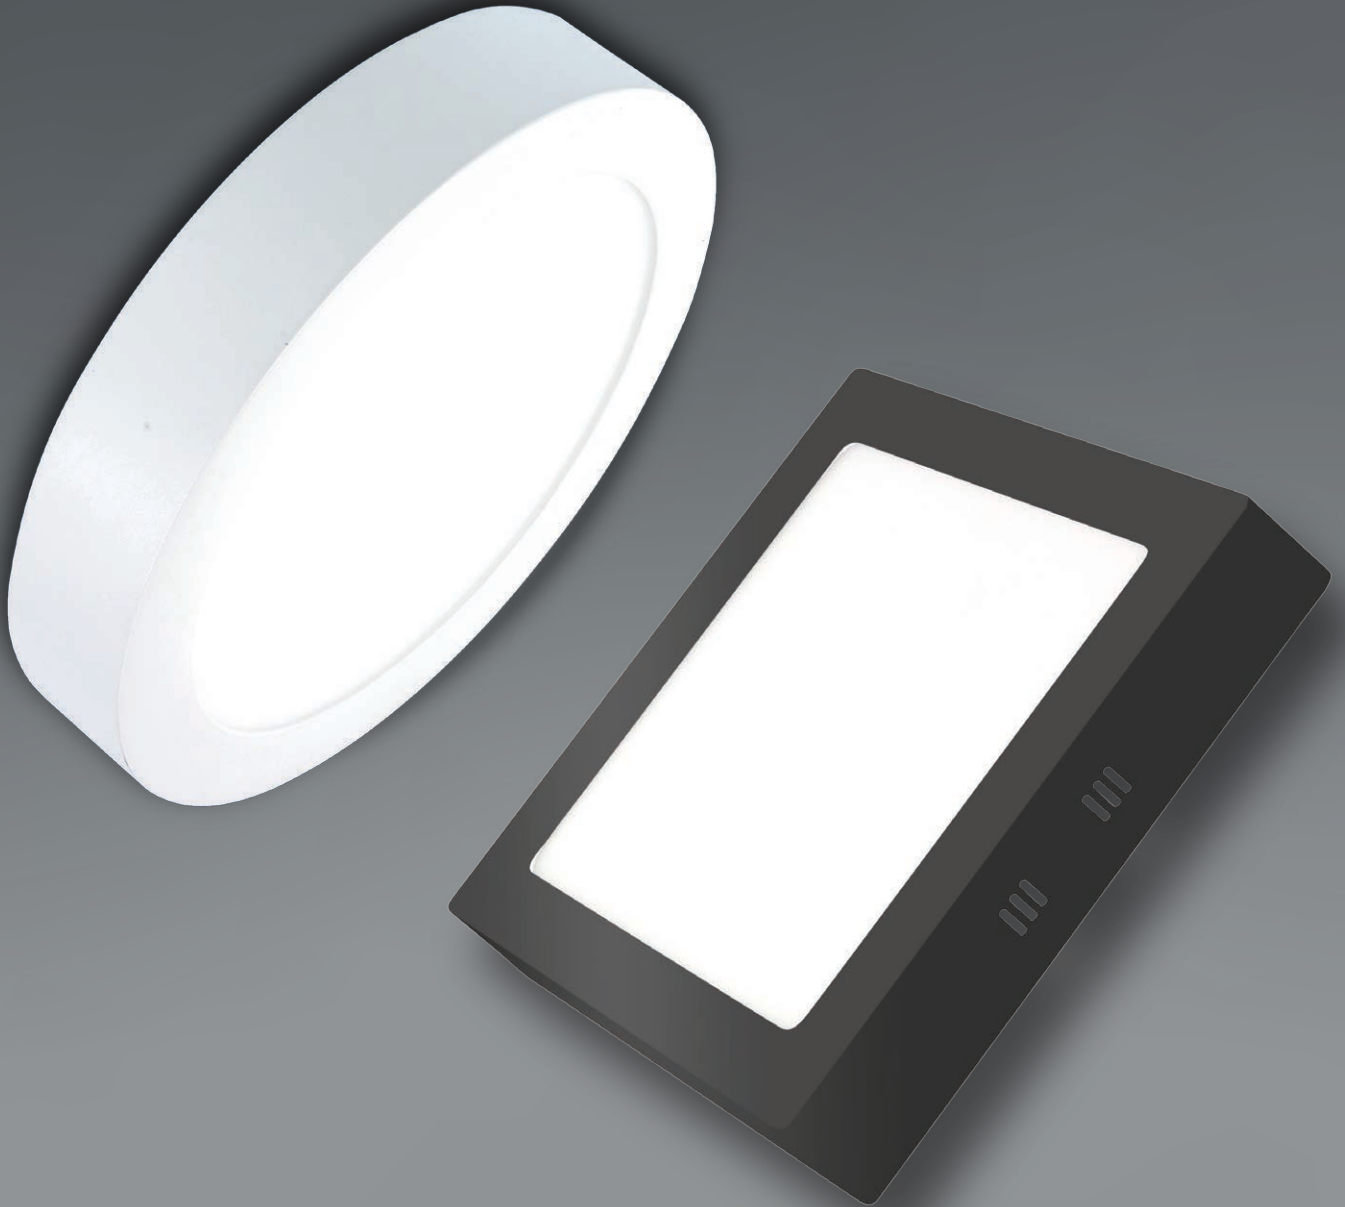

VOLGA

Sıva Üstü LED Panel Armatürler
Surface Mounted LED Panel Luminaires