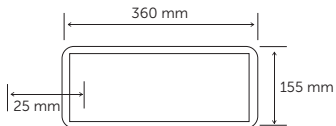

LED Acil Çıkış
LED Emergency Exit

Kod Code	Güç Power	Gerilim Voltage	Acil Aydınlatma Emergency Light	Adet / Koli Pcs / Carton	Fiyat Price
5120	3 W	AC 220V 240V	3 Saat	20	10,00 USD

Kod Code	Güç Power	Gerilim Voltage	Acil Aydınlatma Emergency Light	Adet / Koli Pcs / Carton	Fiyat Price
5121	3 W	AC 220V 240V	3 Saat	20	10,00 USD

Kod Code	Güç Power	Gerilim Voltage	Acil Aydınlatma Emergency Light	Adet / Koli Pcs / Carton	Fiyat Price
5122	3 W	AC 220V 240V	3 Saat	20	10,00 USD

Kod Code	Güç Power	Gerilim Voltage	Acil Aydınlatma Emergency Light	Adet / Koli Pcs / Carton	Fiyat Price
5123	3 W	AC 220V 240V	3 Saat	20	10,00 USD