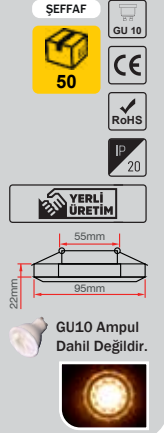

Ilıca Cam Spot

Fiyat:
4,25\$
ERK9009S

İlayda Cam Spot Krom

Fiyat: **7,40\$**
ERK9011

İlayda Cam Spot Gold

Fiyat: **7,40\$**
ERK9017

Akyaka Cam Spot

Fiyat: **5,20\$**
ERK9061