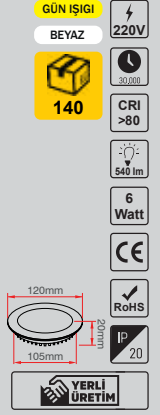

Fiyat:
4,25$
ERK3536

9 Watt Led Panel