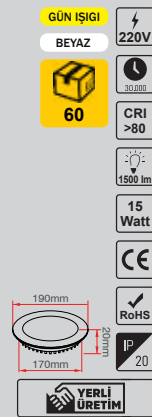

Fiyat:
7,60$
ERK3545

18 Watt Led Panel